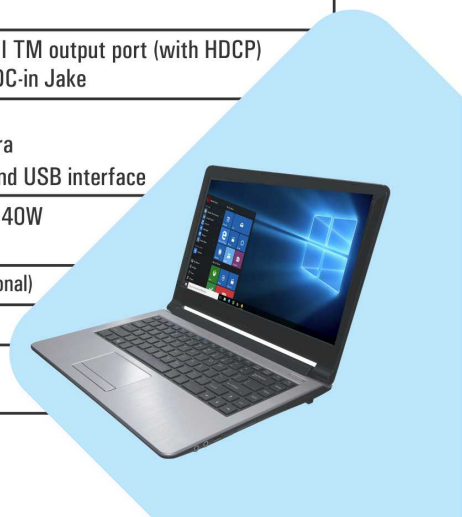

MODEL	INTEL PENTIUM HINUM CM W940	HINUM CM W940-i3	HINUM CM W940-i5	HINUM CM W940-i7
CPU + Chipset	Intel®Pentium® 4405U Processor	Intel® Core TM i3 6100U Processor	Intel® Core TM i5 6200U Processor	Intel® Core TM i7 6700U Processor
Display	14.0" (35.56 cm) HD (1366X768)/FHD (1920X1080) 16:9 panel, 3.0mm/3.6mm			
Memory	Dual Channel DDR3L • Two 204 pins SODIMM sockets, support DDR3L 1600MHz (Real operation frequency depends on processor) • Expandable Memory up to 16GB, Depends on 2GB/4GB/8GB SODIMM Module			
Video Controller	Intel® HD Graphics 520 (i7-6500U / i5-6200U / i3-6100U integrated) Dynamic Frequency Intel Dynamic Video Memory Technology Microsoft DirectX® 12 Compatible Intel® HD Graphics 510 (4405U / 6th Generation Intel® CoreTM processor integrated) Dynamic Frequency Intel Dynamic Video Memory Technology Microsoft DirectX® 12 compatible			
Storage	500 GB/ 1TB			
Keyboard	A4 size isolated keyboard Built in touch pad with multi-gesture and scrolling function			
Sound System	• High Definition Audio • Built in microphone • Built in two speakers			
I/O Ports	• 1 x USB 2.0 ports • 2 x USB 3.0 ports • 1 x external VGA port • 1 x HDMI TM output port (with HDCP) • 1 x Headphone Jack • 1 X Microphone Jack • 1 x RJ-45 LAN port • 1 x DC-in Jake			
Card Reader Slots	9-in-1 Card Reader • Built in 10/100/1000Mb Base-TX Ethernet LAN • 1.0M HD Video Camera • Three M.2 Card Slot - 1st for WLAN Combo M.2 2230 Card with PCIe and USB interface			
Power	Full Range AC Adapter, AC in 100 ~ 240V, 50 ~ 60Hz, DC output 19V 2.1A, 40W Smart Lithium-Ion Battery Pack			
Security	• Kensington® Lock • Intel® PTT for system without Hardware TPM • TPM (optional)			
Certificate	• Windows® 10 (64-bit) • Windows® 10 (64-bit) Logo, BIS • HDMI TM Logo			
Dimension	340(W) x 242(D) x 26.5(H)mm (Height excluded battery area) 2.15kg, including Barebone, ODD and 32WH Battery